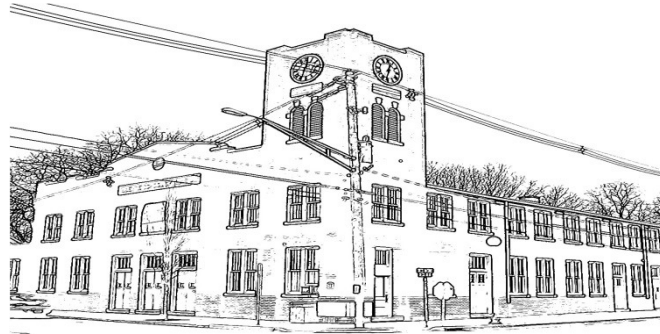

October 20, 2018

New Harmony Scenic 5K Run/Walk

Sponsored by

8:00 a.m.

Ribeyre Gymnasium Restoration Group (RGRG)

OFFICIAL ENTRY FORM

(Please Print)

Name: _____

Address: _____

City: _____ St: _____

Zip: _____

Phone: _____

Email: _____

Age on race day: _____

Circle One: Male Female

Circle One: Run Walk

Circle Shirt Size: YS YM YL S M L XL XXL

- **Make Checks Payable to RGRG**

- **Mail form and fee to:**

RGRG

PO Box 162

New Harmony, IN 47631

Time & Information

Date: October 20, 2018

Check In: 7:00-7:45 a.m. CT in Gym Annex

Run/Walk Start Time: 8:00 a.m. CT

Place: We will start in front of the gymnasium

Entry Fee

- **$20 Run/Walk before October 5th with Dri Fit T-shirt**
- Fees are non-refundable
- **$20 entry fee after October 5th- NO SHIRTS**
- **Age Groups:** 13 and under, 14-19, 20-29, 30-39, 40-49, 50-59, 60-69, 70+

Information

Course:

This is a 3.1 mile run/walk that starts in front of the Ribeyre Gymnasium, heads south on Main Street, turns in front of the park and goes around the perimeter of the town. It also includes the scenic Wabash River path north of New Harmony then comes under the old bridge and finishes back at the gym. This is a very flat course and will be mostly shaded and beautiful this time of the year.

Information:

This is the 4th 5K run/walk and is sponsored by the RGRG, a non-profit student-led organization, whose purpose is to restore the Ribeyre Gymnasium. All proceeds will be used to improve the interior of the gym.

Waiver:

In submitting this entry I waive all rights and claims against the RGRG, the event volunteers and their officers, for any and all injuries suffered by me at this event or while participating at this event.

Signed _____

(Parent or guardian if participant is under 18 years old)

Online Registration:

<https://runsignup.com/Race/IN/NewHarmony/NewHarmonyScenic5KRunWalk>